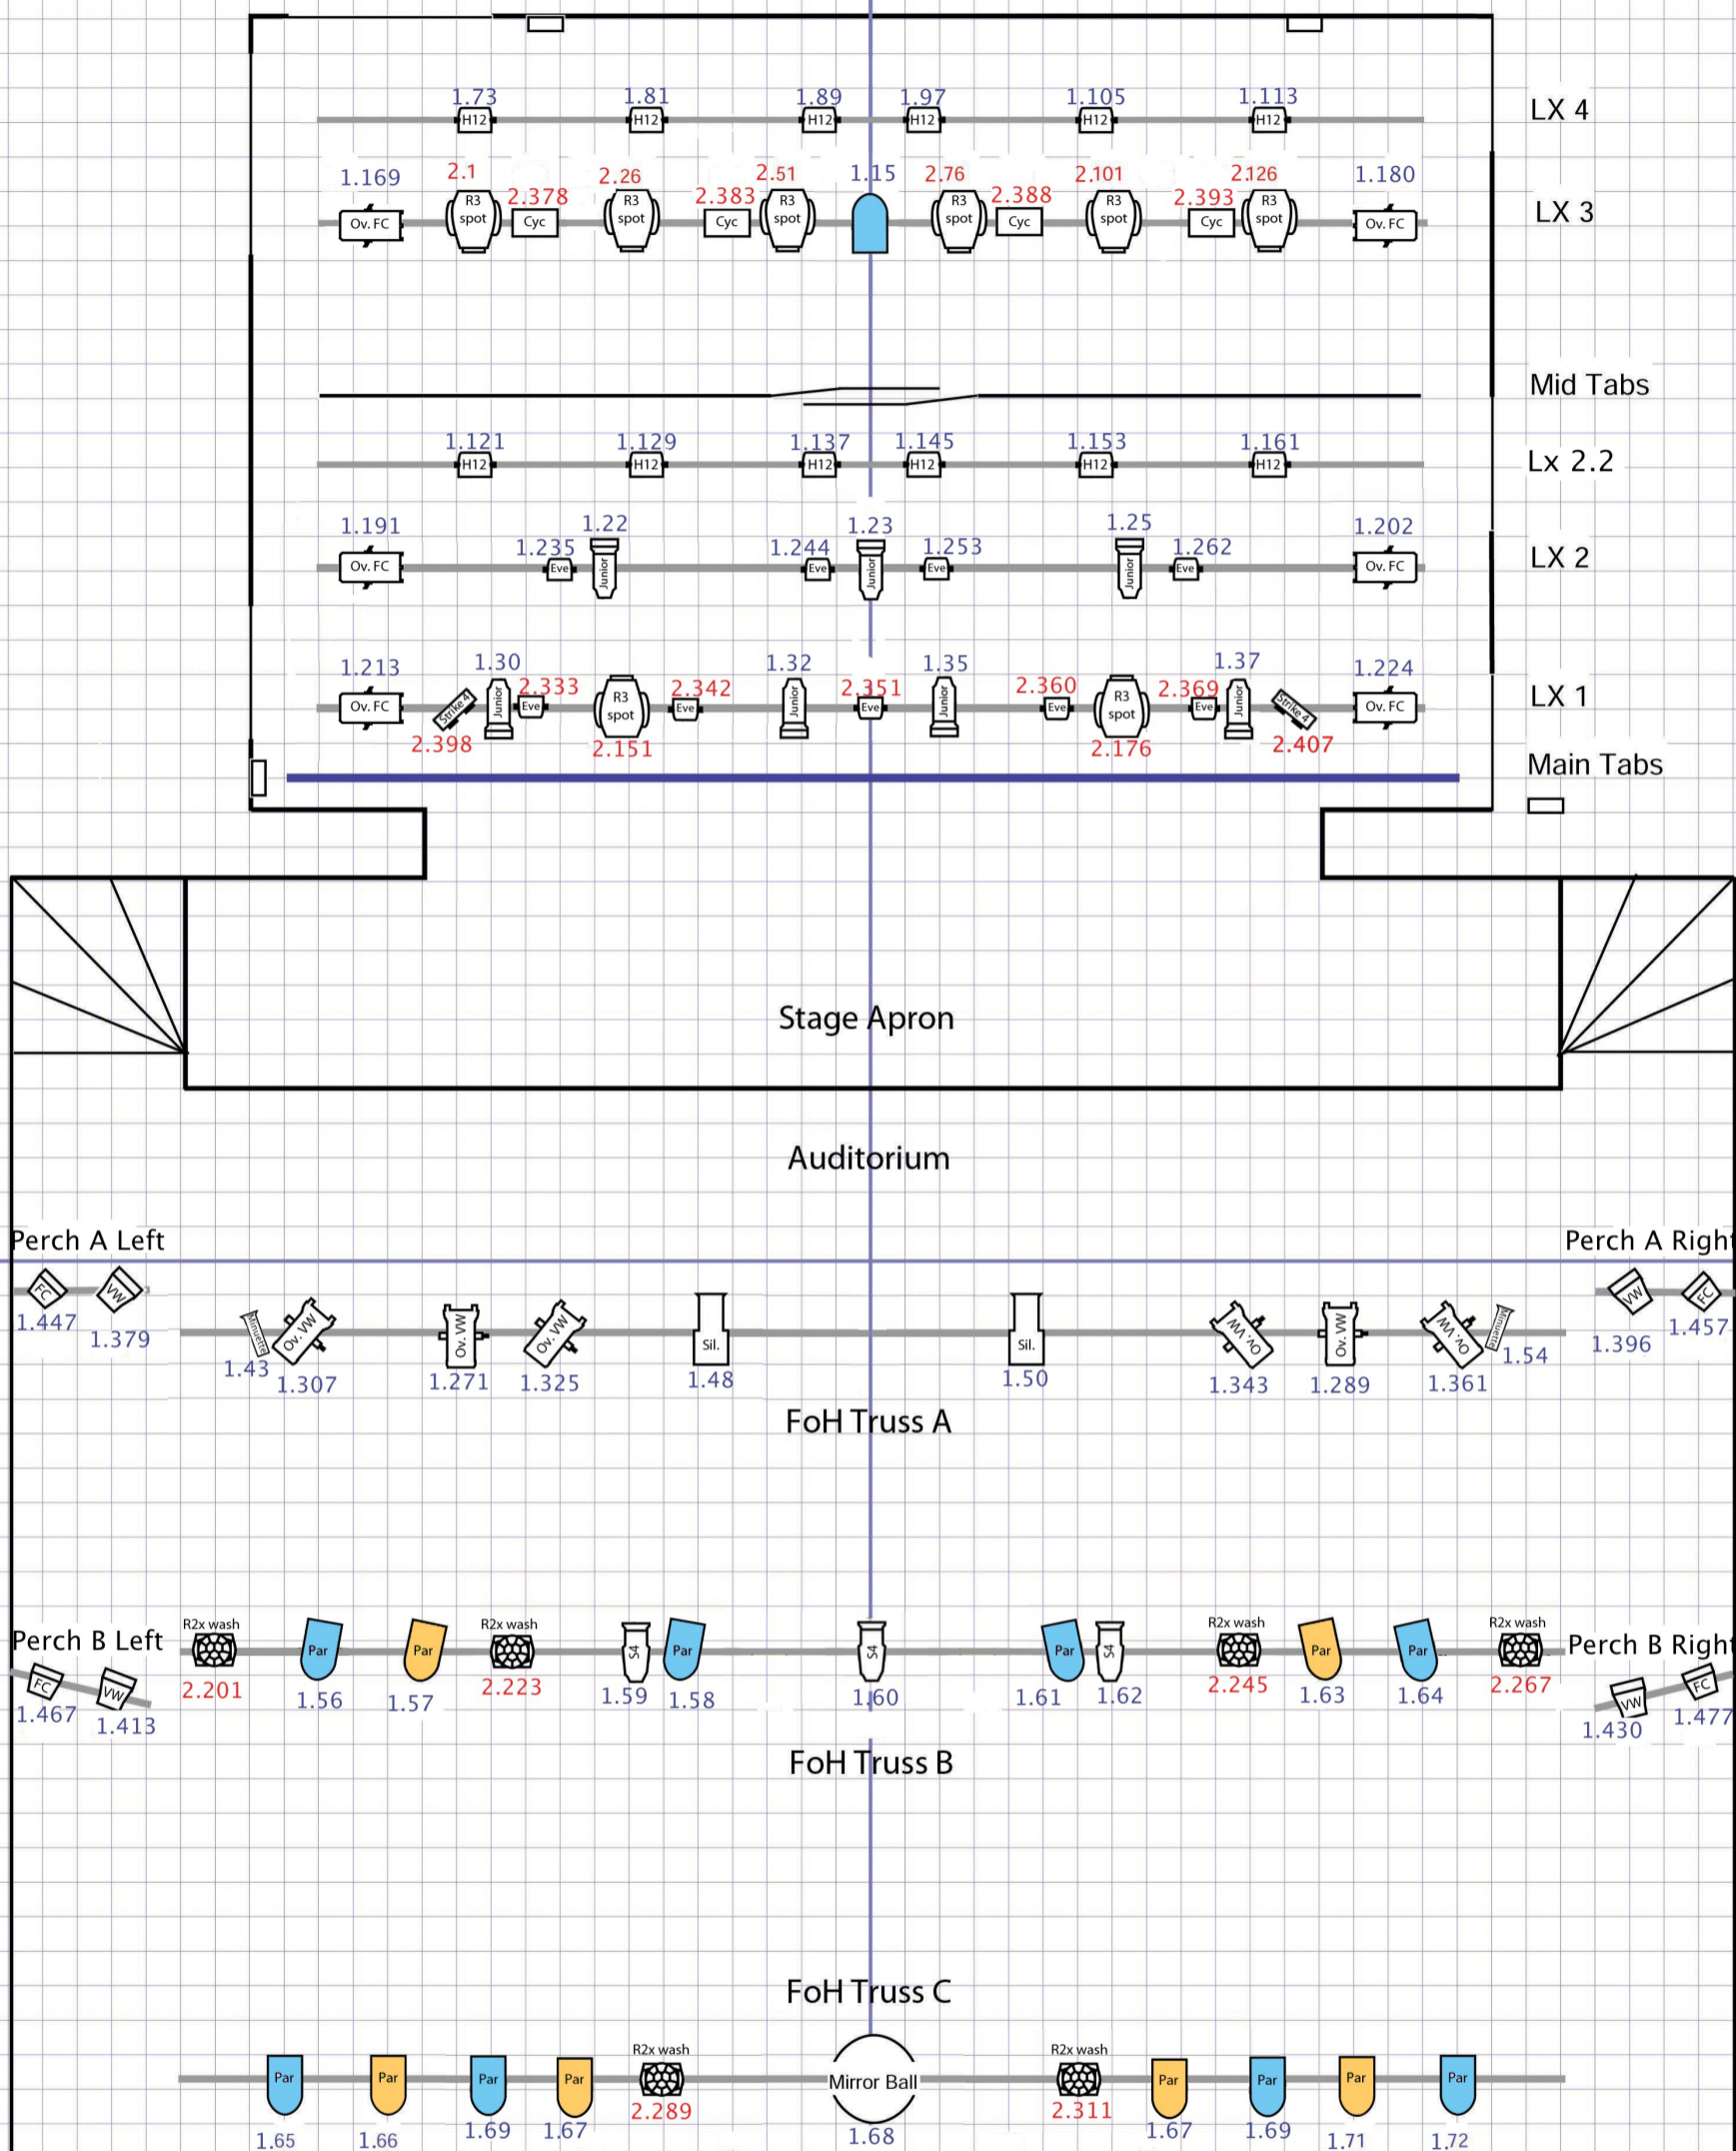

Drawing:
Standard LX Rig

Version;
3 9th February 2023

Notes:
Hemp bars and masking omitted for clarity

Venue:
Tamworth Assembly Rooms

Scale;
0.25m per division

Legend

| | | | |
|-------------------------------------|------------------------------|-------------------|-----------------------|
| Chauvet HP12 Par 8 ch | Chauvet Ovation 915 FC 11 ch | Patt 743 | CCT Sil 30 |
| Chauvet EVE VW 9 ch | Chauvet Ovation 915 VW 18 ch | CCT Starlette | Par CP62 |
| Chauvet Colorado Quad Zoom VW 10 ch | Chauvet Rogue R3 Spot 25 ch | Minulette F | Minulette Profile |
| Chauvet Colorado Quad Zoom FC 17 ch | Chauvet Rogue R2x Wash 22 ch | Source 4 Jnr Zoom | Chauvet Strike 4 9 ch |
| ETC Coloursource LED CYC 5 ch | | Source 4 Zoom | |

DMX UNIVERSE 1
DMX UNIVERSE 2